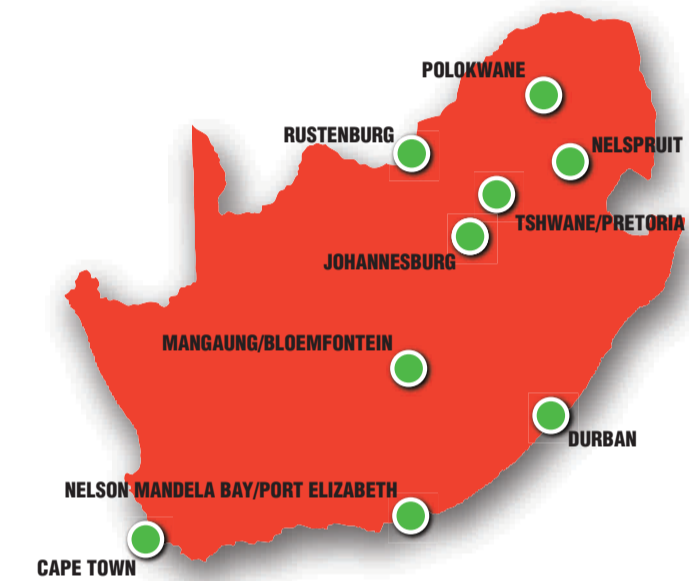

The perfect match

WORLD CUP

SOUTH AFRICA 2010

ENGLAND GROUP MATCHES

12/06 - 19:30 - v USA
 18/06 - 19:30 - v ALGERIA
 23/06 - 15:00 - v SLOVENIA

VENUES

GROUP A

MATCH	DATE/TIME	VENUE	RESULT
1	11/06 - 15:00	JO'BURG - JSC	SOUTH AFRICA - MEXICO
2	11/06 - 19:30	CAPE TOWN	URUGUAY - FRANCE
17	16/06 - 19:30	TSHWANE / PRETORIA	SOUTH AFRICA - URUGUAY
18	17/06 - 19:30	POLOKWANE	FRANCE - MEXICO
33	22/06 - 15:00	RUSTENBURG	MEXICO - URUGUAY
34	22/06 - 15:00	MANGAUNG / BLOEMFONTEIN	FRANCE - SOUTH AFRICA

GROUP B

MATCH	DATE/TIME	VENUE	RESULT
3	12/06 - 15:00	JO'BURG - JEP	ARGENTINA - NIGERIA
4	12/06 - 12:30	NELSON MANDELA BAY / PORT ELIZ	SOUTH KOREA - GREECE
19	17/06 - 15:00	MANGAUNG / BLOEMFONTEIN	GREECE - NIGERIA
20	17/06 - 12:30	JO'BURG - JSC	ARGENTINA - SOUTH KOREA
35	22/06 - 19:30	DURBAN	NIGERIA - SOUTH KOREA
36	22/06 - 19:30	POLOKWANE	GREECE - ARGENTINA

GROUP C

MATCH	DATE/TIME	VENUE	RESULT
5	12/06 - 19:30	RUSTENBURG	ENGLAND - USA
6	13/06 - 12:30	POLOKWANE	ALGERIA - SLOVENIA
22	18/06 - 15:00	JO'BURG - JEP	SLOVENIA - USA
23	18/06 - 19:30	CAPE TOWN	ENGLAND - ALGERIA
37	23/06 - 15:00	NELSON MANDELA BAY / PORT ELIZ	SLOVENIA - ENGLAND
38	23/06 - 15:00	MANGAUNG / BLOEMFONTEIN	USA - ALGERIA

GROUP D

MATCH	DATE/TIME	VENUE	RESULT
7	13/06 - 19:30	DURBAN	GERMANY - AUSTRALIA
8	13/06 - 15:00	TSHWANE / PRETORIA	SERBIA - GHANA
21	18/06 - 12:30	NELSON MANDELA BAY / PORT ELIZ	GERMANY - SERBIA
24	19/06 - 15:00	RUSTENBURG	GHANA - AUSTRALIA
39	23/06 - 19:30	JO'BURG - JSC	GHANA - GERMANY
40	23/06 - 19:30	NELSPRUIT	AUSTRALIA - SERBIA